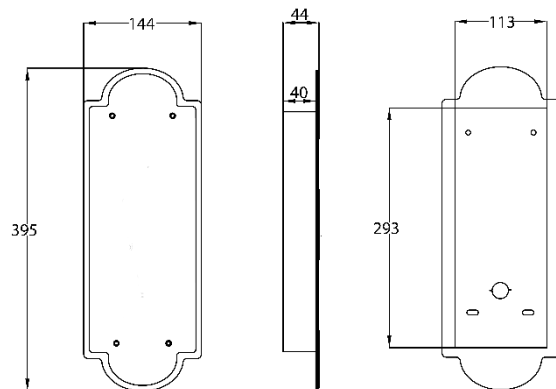

The Vintage Flush range has taken inspiration from classical architecture, period doorbells, and art deco influences, combining style with modern technology and materials.

Offered in 4 ranges; The Praetorian Guard, Cellcom Prime7, Multicom Classic, and Multicom 4 Button.

Available in several colour combinations to complement your gates and doors. The Vintage range will suit converted Victorian townhouses or Georgian mansions to Parisian apartments or period architecture. But equally at home as a centrepiece for a modern entrance.